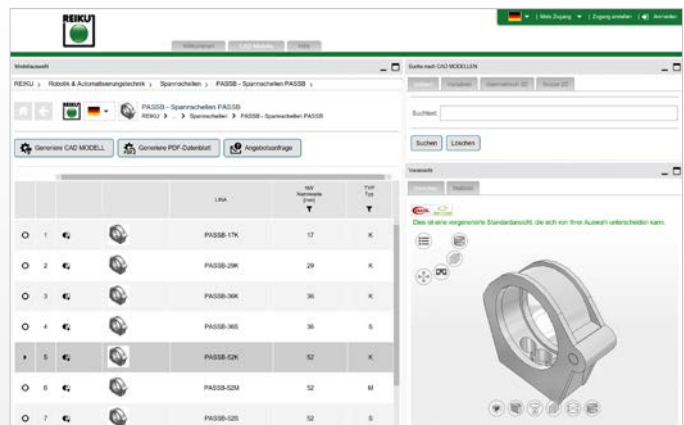

Kabelschutzsysteme
Cable protection systems

GL-Hitzeschutz
GL-Heat protection

Feingeflechschläuche
Fine braided tubings

REIKU®-Service

Wellrohr-Konfigurator: Welches REIKU-Wellrohr passt zu Ihrem Kabelsatz? Corrugated Conduit Configurator: How many cables can fit into your selected REIKU conduit?